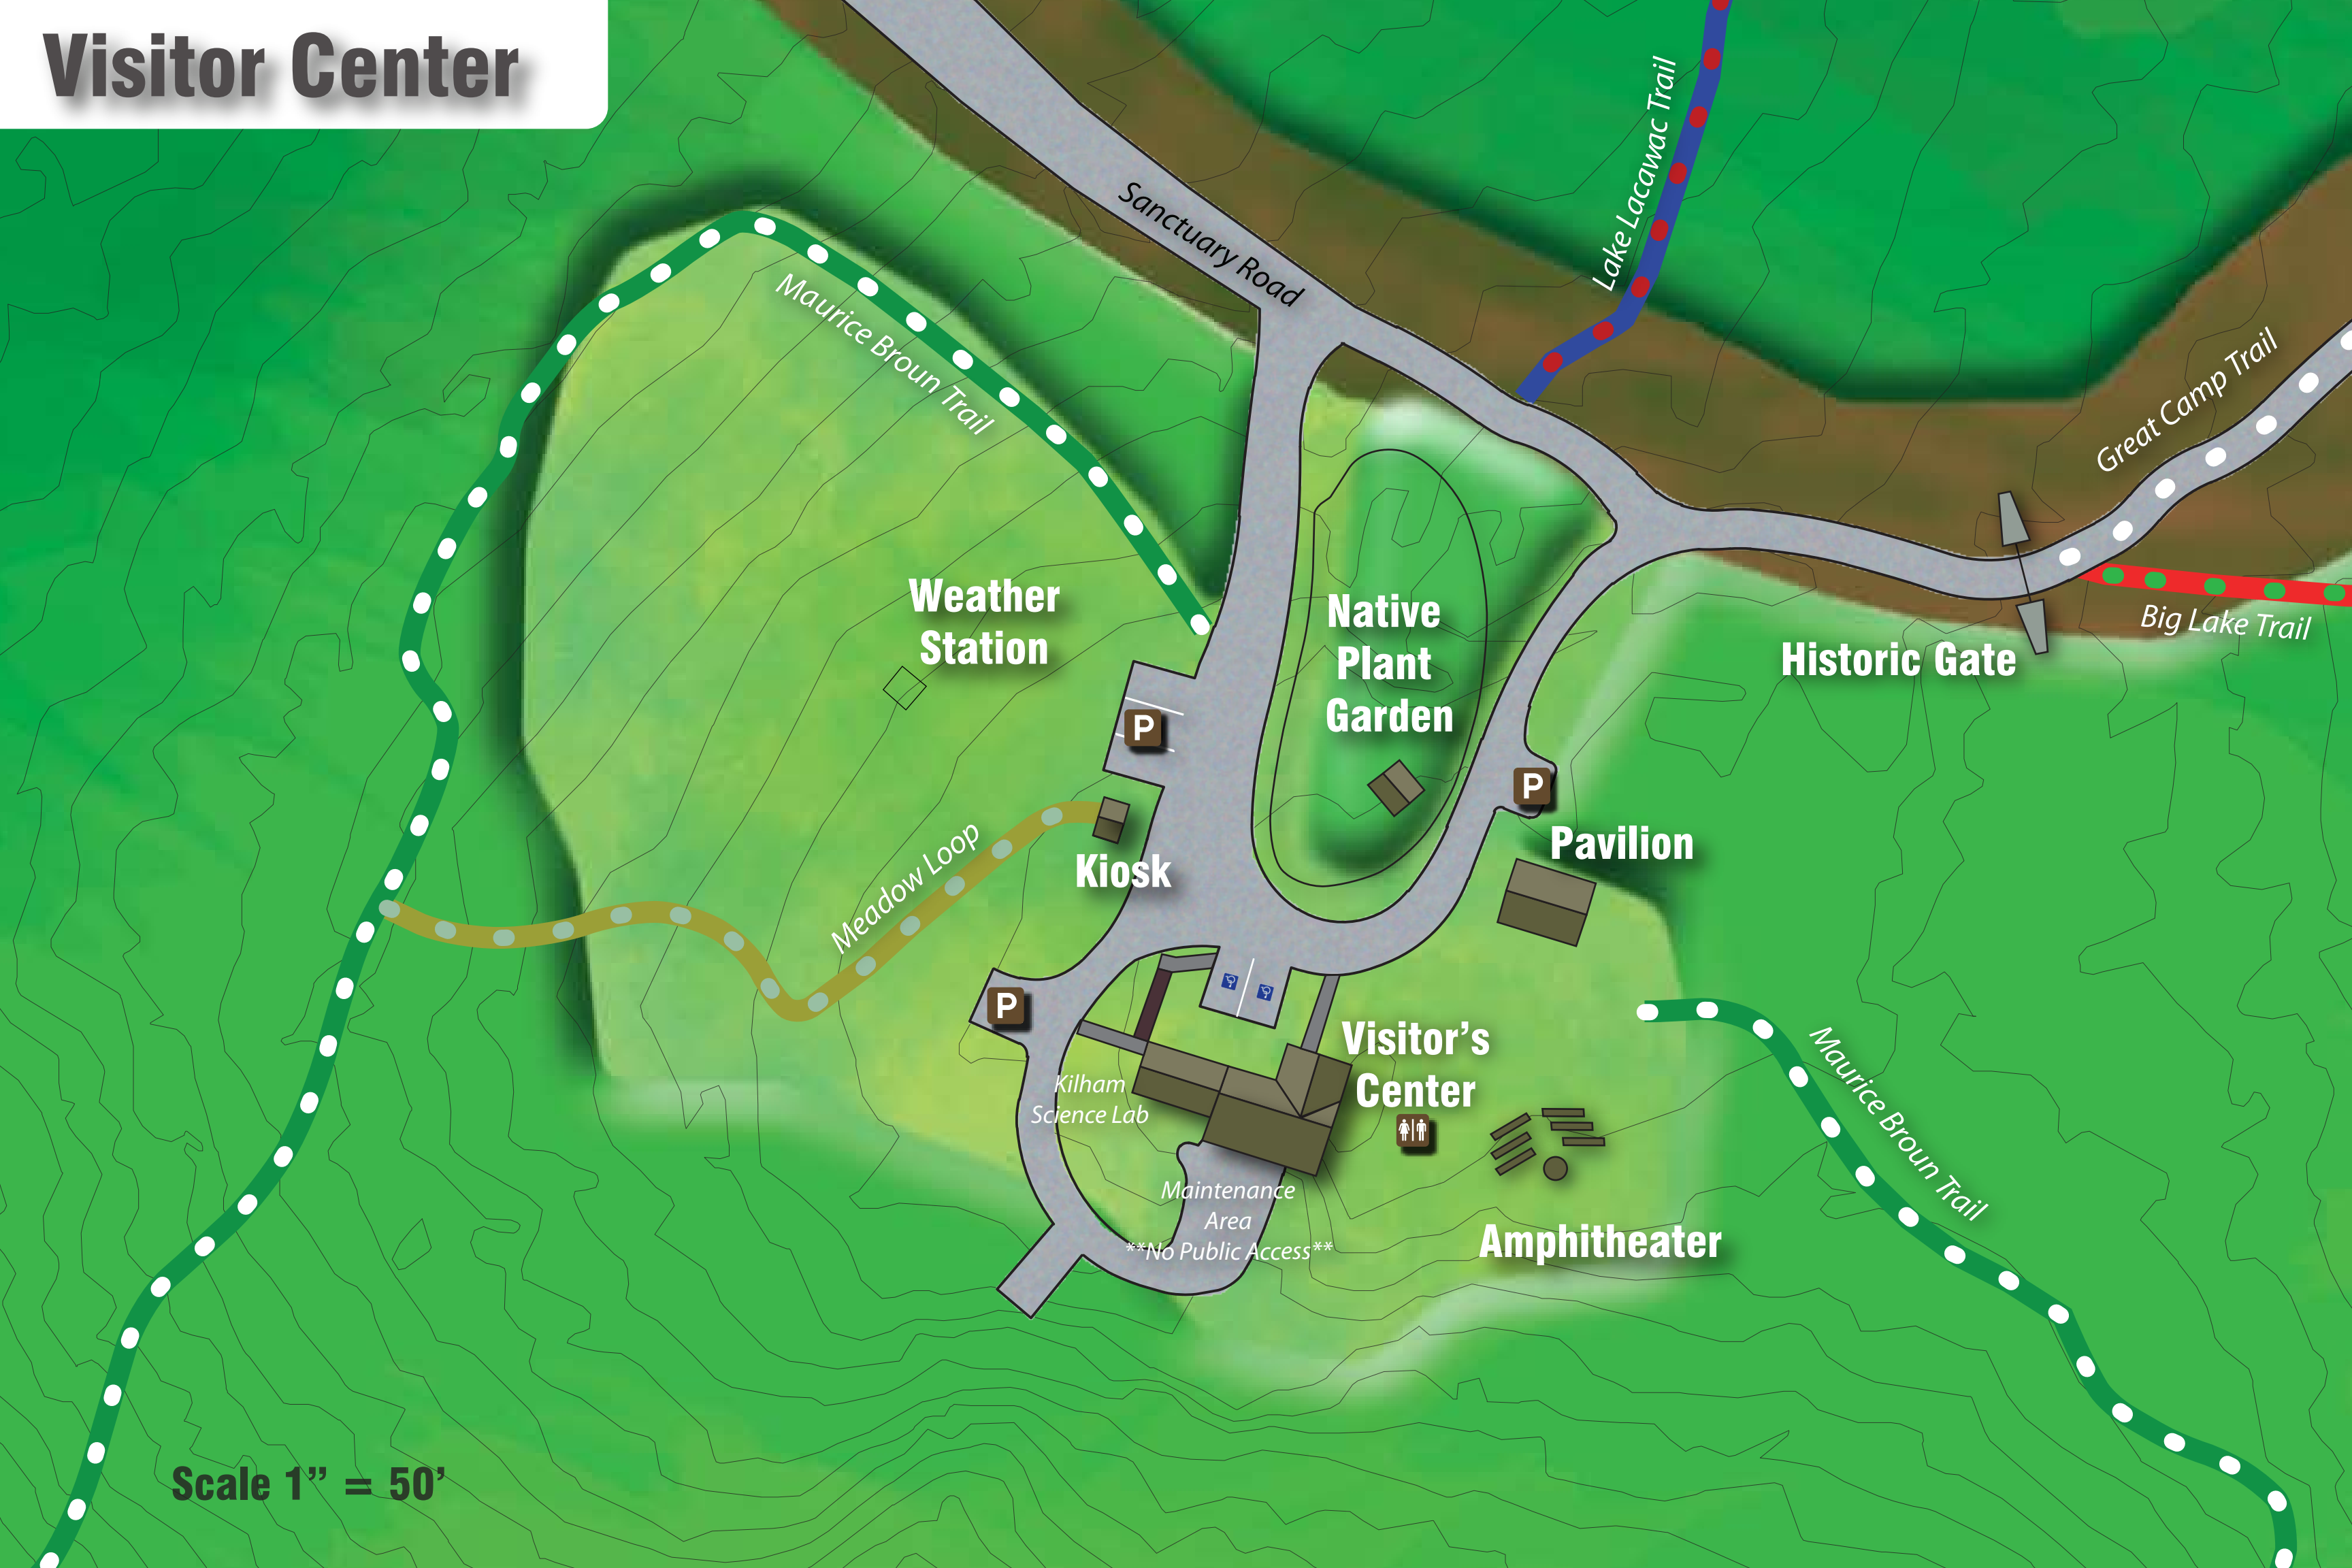

# Visitor Center

Weather Station

Native Plant Garden

Historic Gate

Kiosk

Pavilion

Visitor's Center

Kilham Science Lab

Maintenance Area

\*\*No Public Access\*\*

Amphitheater

Maurice Broun Trail

Lake Lacawac Trail

Great Camp Trail

Big Lake Trail

Meadow Loop

Maurice Broun Trail

Scale 1" = 50'