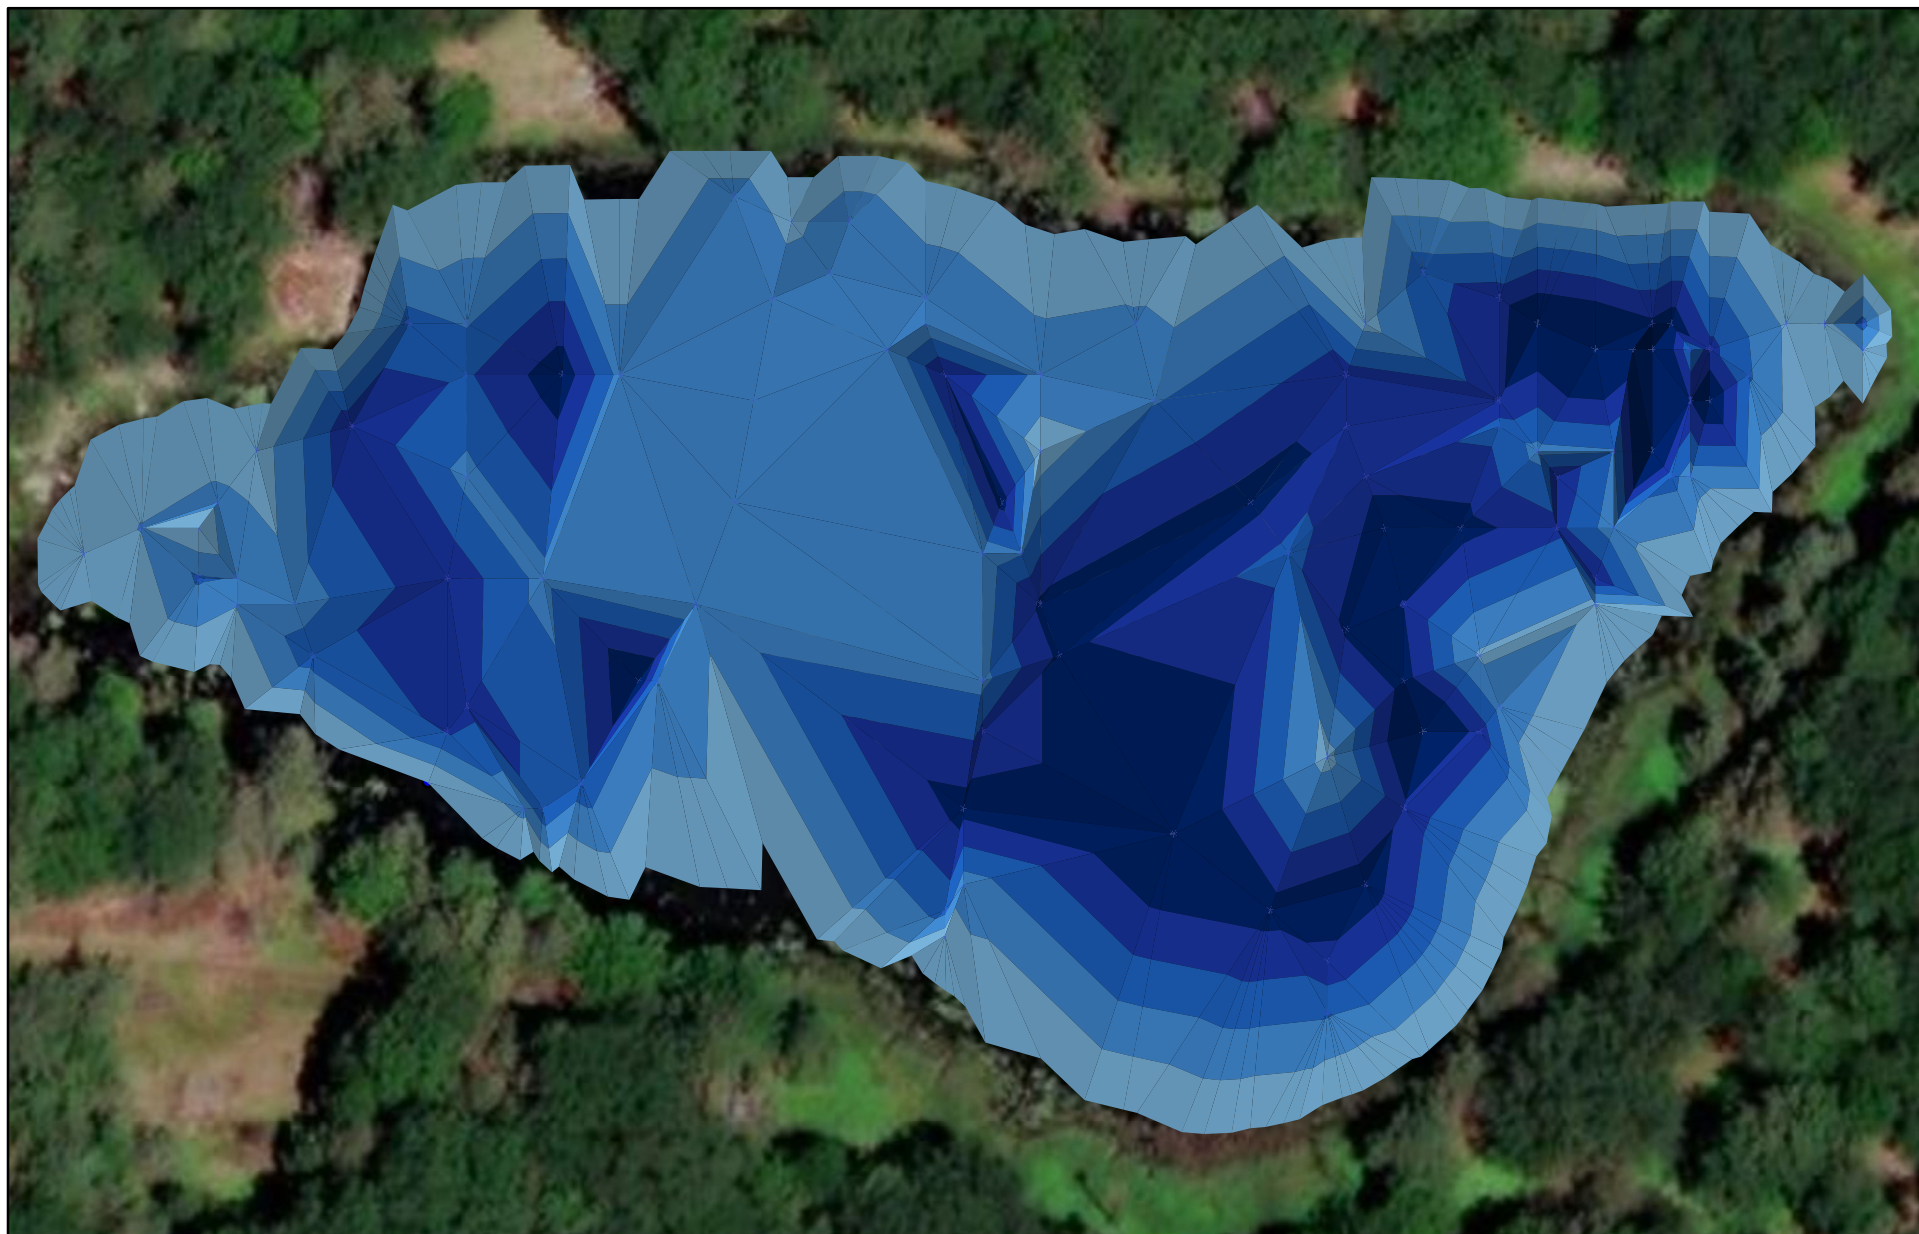

# Bathymetric Map of Heron Pond at Lacawac Sanctuary

## Pond Depth

Made By:  
Amanda Settembrino  
Bloomsburg University  
July 26, 2019

N  
  
Sources: ESRI and  
Amanda Settembrino