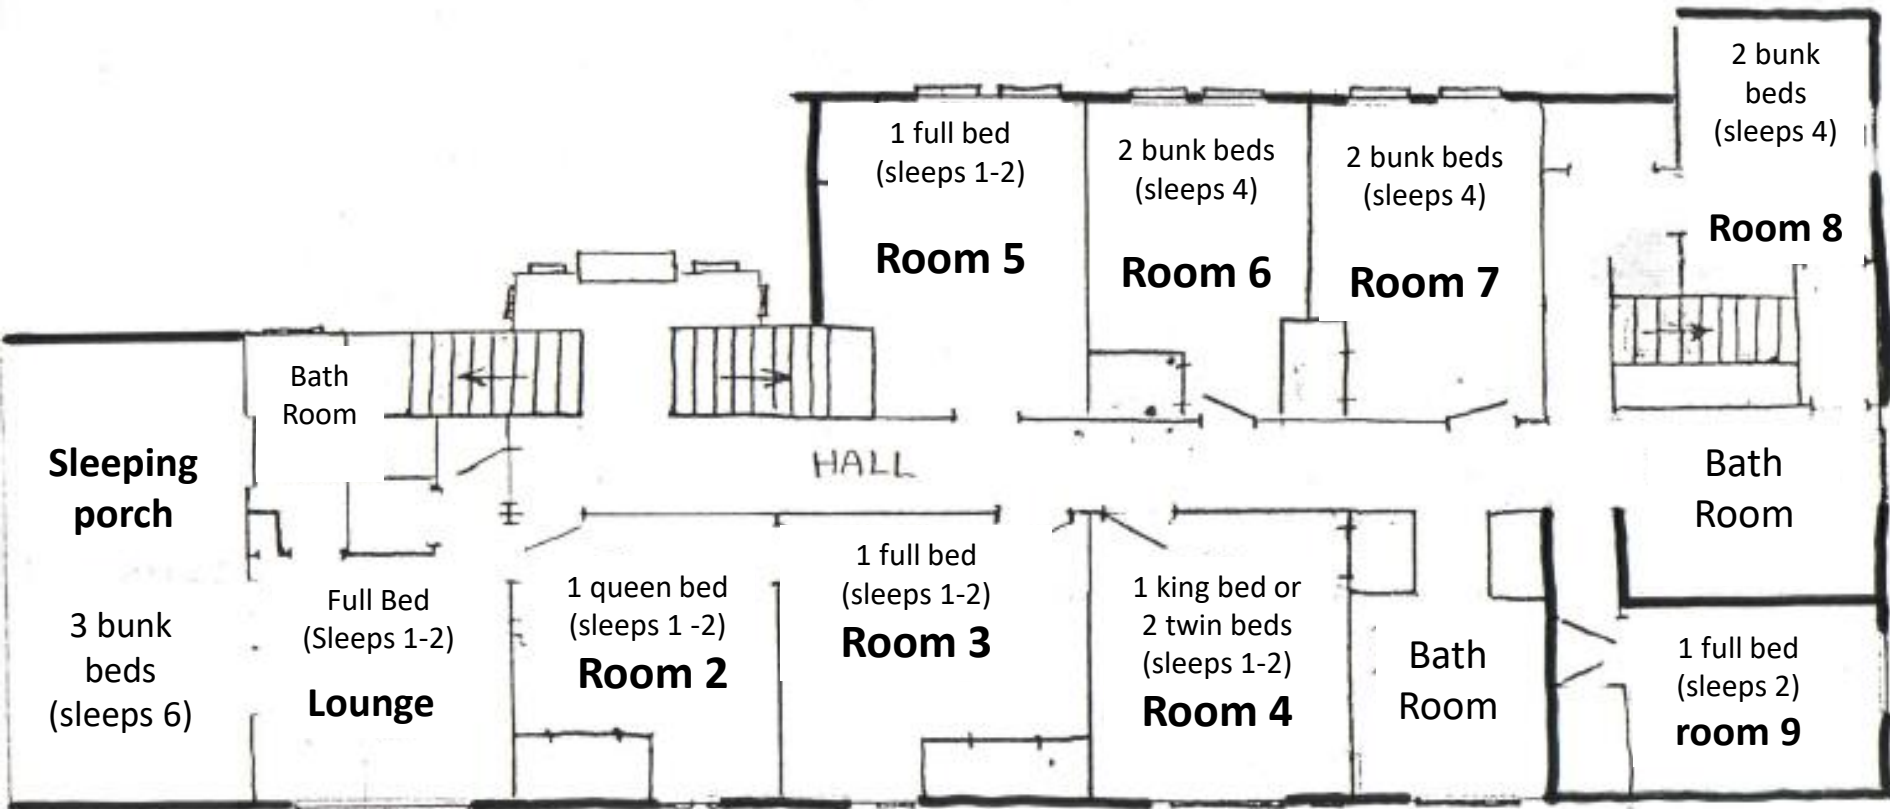

Watres Lodge Bedrooms

Sleeps up to 30

Ice House: Sleeps up to 6 (king or 2 twins, full, twin and futon)