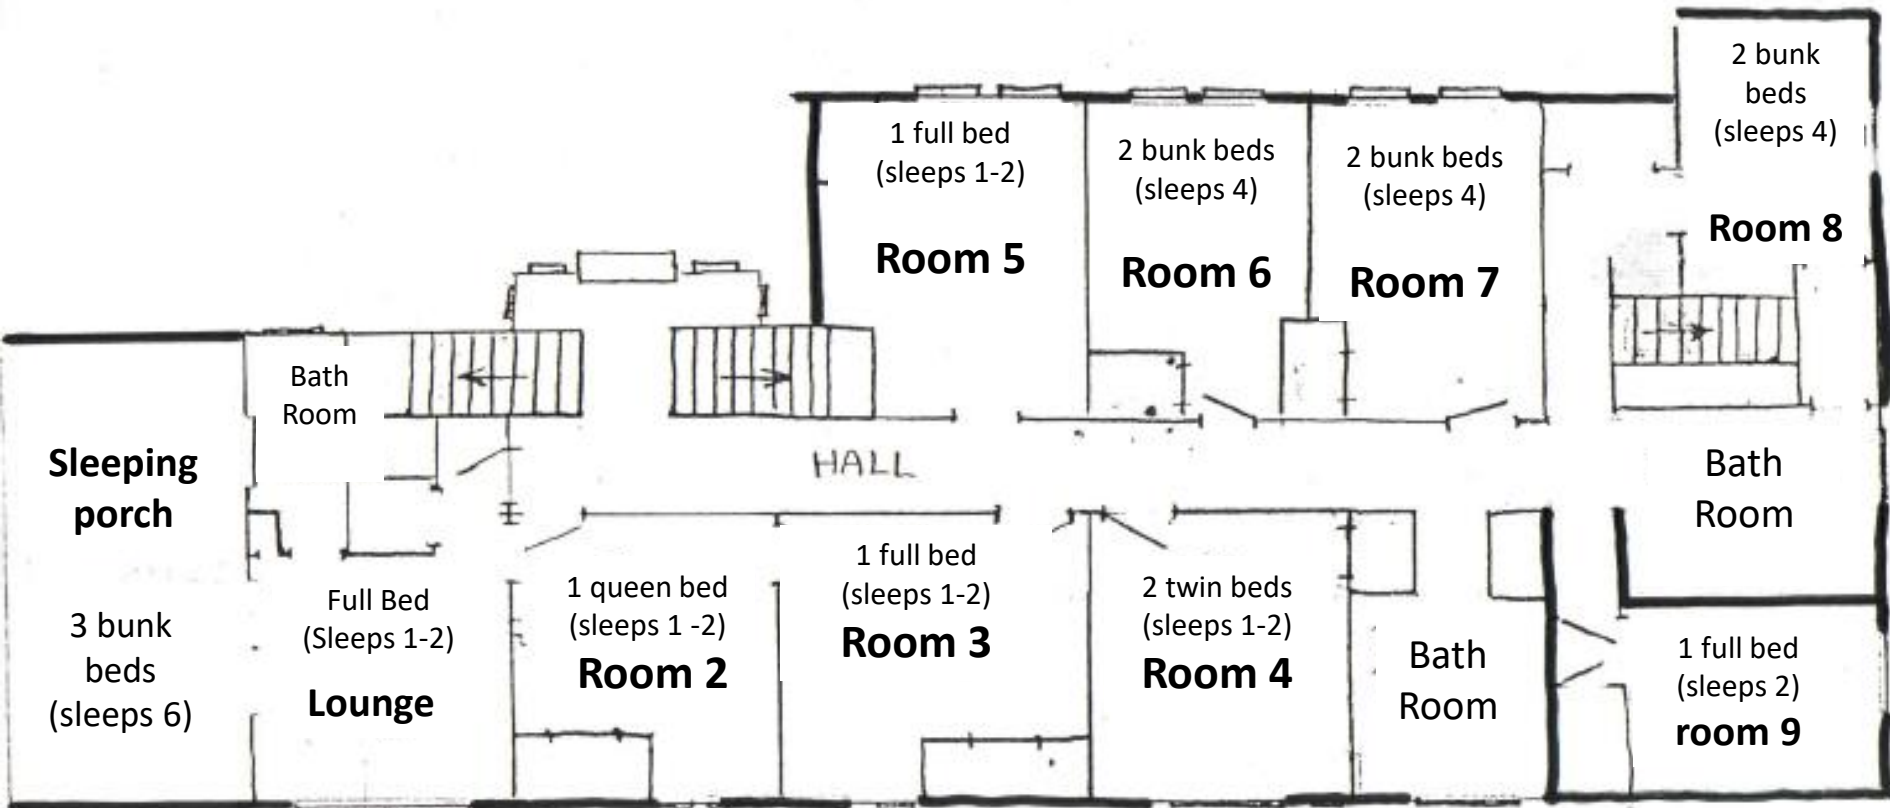

Watres Lodge Bedrooms

Ice House: Sleeps up 2-6 (king, full, and 2 futon sofas)