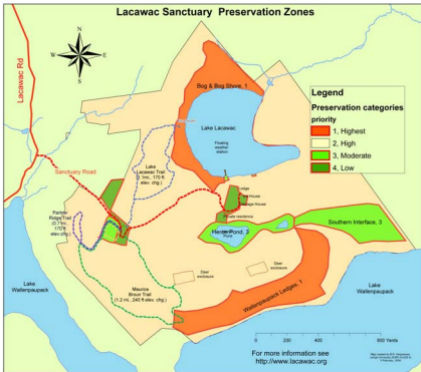

Legend

Preservation categories
priority

1, Highest

2, High

3, Moderate

4, Low

For more information see
<http://www.lacawac.org>